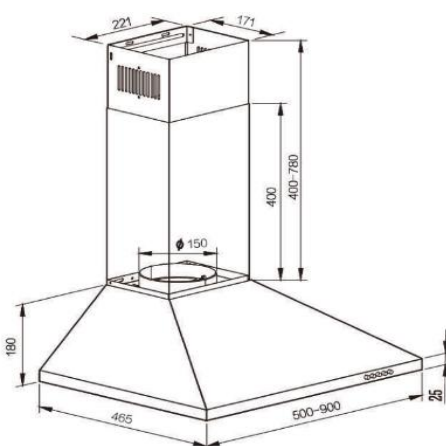

# Appliance Data Sheet

<b>Product Type</b>	<b>Cooker Hood</b>
<b>Product Code</b>	<b>UBSCH60BK.1</b>
	<b>Product Description</b>
	60cm Black Chimney Hood
	

## Features / Specification

Barcode	8422248618717
Colour	Black
Hood Width	600mm
Fan Speeds	3
Extraction Rate (EU66)	361.9m <sup>3</sup> /h
Lights	1 x 1.5W Rectangle LED
Grease Filter	2 x Aluminium Filters
Controls	Push Buttons
Noise Level	65dB(A)
Carbon Filters	2x SCF2
Air Outlet Diameter	150mm
Motor Rating	220-240V - 50Hz - 65W
Appliance Height	Min 580mm / Max 960mm
Chimney Dimensions	400mm + 400mm x 221mm x 171mm

## Dimensions & Technical Information

Product Dimensions (WxDxH)	600 x 465 x 580/960 mm
Packed Dimensions (WxDxH)	650 x 245 x 520mm
Product Weight (kg)	8.5 kg Packed / 7kg Unpacked
Max Power	66.5W
Cable / Plug	1.5m / Hardwired
Supply Connection	3A